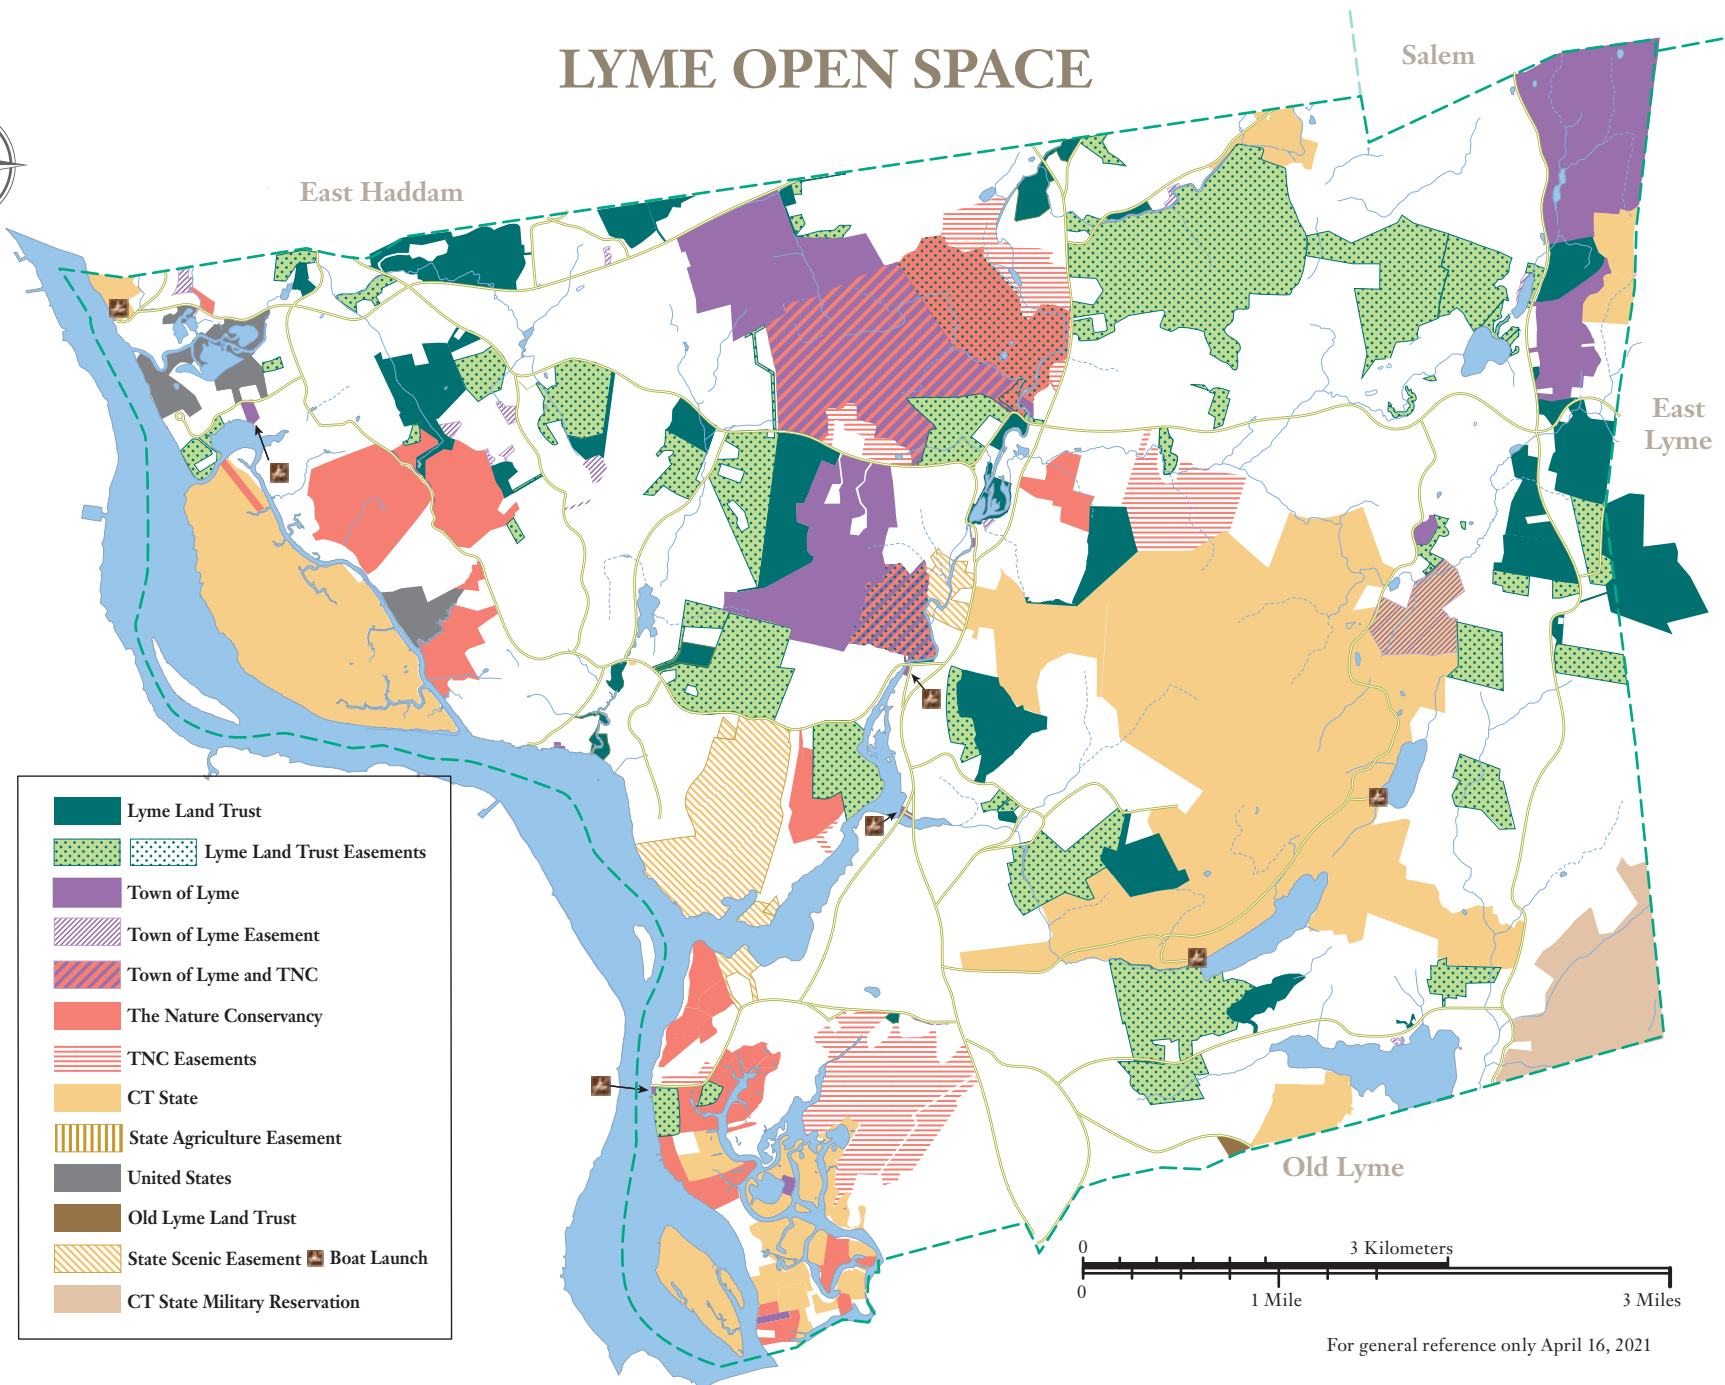

LYME OPEN SPACE

- Lyme Land Trust
- Lyme Land Trust Easements
- Town of Lyme
- Town of Lyme Easement
- Town of Lyme and TNC
- The Nature Conservancy
- TNC Easements
- CT State
- State Agriculture Easement
- United States
- Old Lyme Land Trust
- State Scenic Easement
- Boat Launch
- CT State Military Reservation

For general reference only April 16, 2021